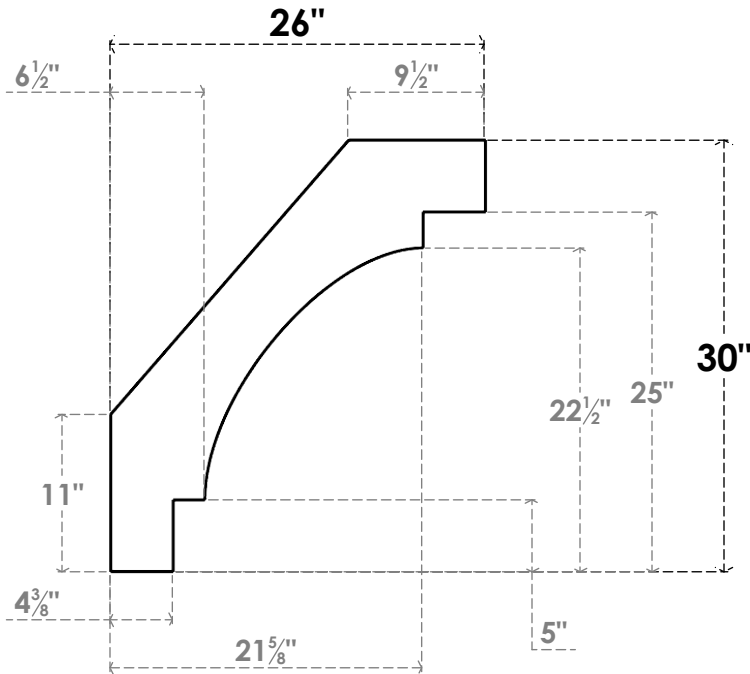

ITEM NUMBER: BRCPC040X26000X30000MRC

4"W X 26"D X 30"H MERCED ARCHITECTURAL GRADE PVC CLOSED KNEE BRACE

SIDE PROFILE

FRONT PROFILE

ISOMETRIC

EKENA MILLWORK
2300 WEST MAIN ST.
CLARKSVILLE, TX 75426
TOLL FREE: 866-607-0453
WWW.EKENAMILLWORK.COM