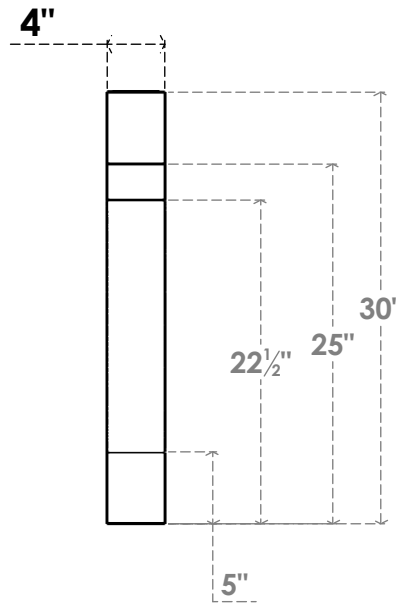

ITEM NUMBER: BRCPC040X26000X30000MRC

4"W X 26"D X 30"H MERCED ARCHITECTURAL GRADE PVC CLOSED KNEE BRACE

SIDE PROFILE

FRONT PROFILE

ISOMETRIC

EKENA MILLWORK
2300 WEST MAIN ST.
CLARKSVILLE, TX 75426
TOLL FREE: 866-607-0453
WWW.EKENAMILLWORK.COM